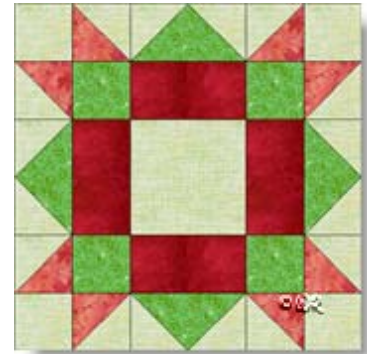

Springtime

12" finished quilt block
9" finished quilt block
6" finished quilt block

Springtime

Sample Quilt Layouts

Patchwork Square

Free Quilt Block Pattern

Springtime

12" finished quilt block

Fabric Placement

How-to Notes

Bisect square on one diagonal

Bisect square on both diagonals

*All seam allowances are $\frac{1}{4}$ " unless noted otherwise

1

Background fabric

Cut 4 squares $2\frac{1}{2}$ "

Cut 1 square $5\frac{1}{4}$ " and bisect on both diagonals

4

Fabric 4

Cut 4 rectangles $2\frac{1}{2}$ " x $4\frac{1}{2}$ "

Patchwork Square

Free Quilt Block Pattern

Springtime

9" finished quilt block

Cut 4 rectangles 2" x 3 1/2"

Patchwork Square

Free Quilt Block Pattern

Springtime

6" finished quilt block

Fabric Placement

How-to Notes

Bisect square on one diagonal