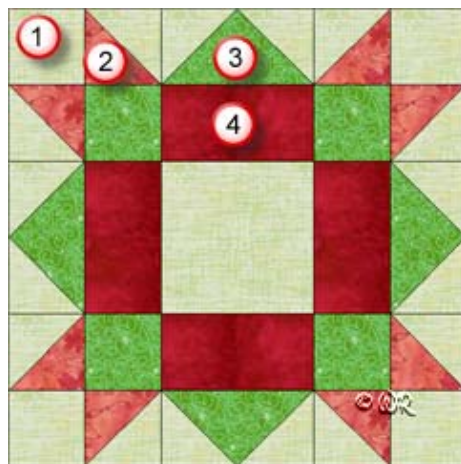

Springtime

12" finished quilt block
9" finished quilt block
6" finished quilt block

Springtime

Sample Quilt Layouts

Patchwork Square

Free Quilt Block Pattern

Springtime

12" finished quilt block

Fabric Placement

How-to Notes

Bisect square on one diagonal

Bisect square on both diagonals

*All seam allowances are $\frac{1}{4}$ " unless noted otherwise

1

Background fabric

Cut 4 squares $2\frac{1}{2}$ "

Cut 1 square $5\frac{1}{4}$ " and bisect on both diagonals

4

Fabric 4

Cut 4 rectangles $2\frac{1}{2}$ " x $4\frac{1}{2}$ "

Patchwork Square

Free Quilt Block Pattern

Springtime

9" finished quilt block

Cut 4 rectangles 2" x 3 1/2"

Patchwork Square

Free Quilt Block Pattern

Springtime

6" finished quilt block

Fabric Placement

How-to Notes

Bisect square on one diagonal