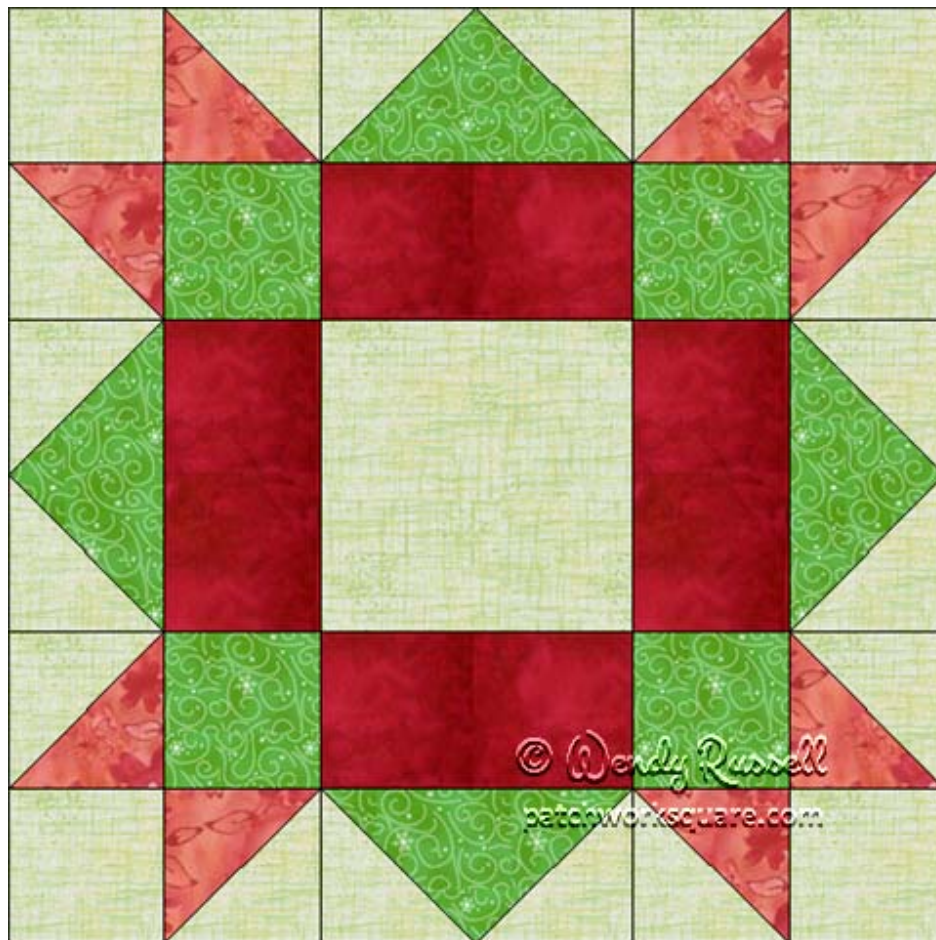

Springtime

12" finished quilt block
9" finished quilt block
6" finished quilt block

Springtime

Sample Quilt Layouts

Patchwork Square

Free Quilt Block Pattern

Springtime

12" finished quilt block

Fabric Placement

How-to Notes

Bisect square on one diagonal

Bisect square on both diagonals

*All seam allowances are $\frac{1}{4}$ " unless noted otherwise

1

Background fabric

Cut 4 squares $2\frac{1}{2}$ "

Cut 1 square $5\frac{1}{4}$ " and bisect on both diagonals

4

Fabric 4

Cut 4 rectangles $2\frac{1}{2}$ " x $4\frac{1}{2}$ "

Patchwork Square

Free Quilt Block Pattern

Springtime

9" finished quilt block

Cut 4 rectangles 2" x 3 1/2"

Patchwork Square

Free Quilt Block Pattern

Springtime

6" finished quilt block

Fabric Placement

How-to Notes

Bisect square on one diagonal