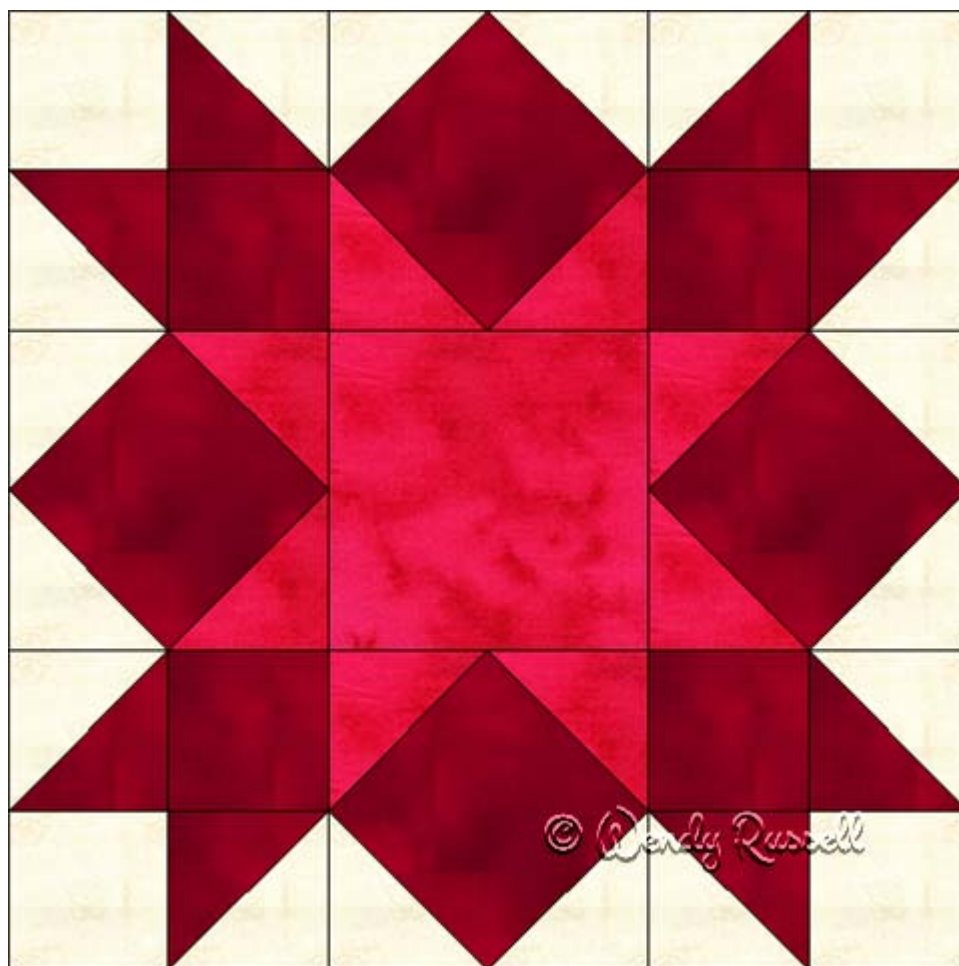

## Love in the Mist

12" finished quilt block  
9" finished quilt block  
6" finished quilt block

## Love in the Mist

12" finished quilt block

Fabric Placement

### How-to Notes

Bisect square on one diagonal

Bisect square on both diagonals

\*All seam allowances are  $\frac{1}{4}$ " unless noted otherwise

1

#### Background fabric

Cut 4 squares  $2\frac{1}{2}$ "

Cut 8 squares  $2\frac{7}{8}$ " and bisect on one diagonal

2