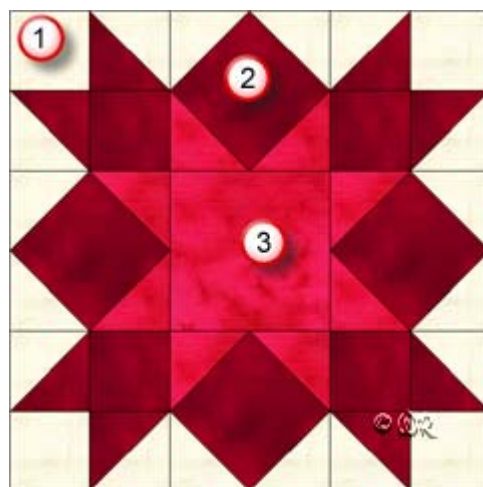

#### Fabric 2

Cut 4 squares  $2\frac{1}{2}$ "

Cut 4 squares  $3\frac{3}{8}$ "

Cut 4 squares  $2\frac{7}{8}$ " and bisect on one diagonal

3

#### Fabric 3

Cut 4 squares  $2\frac{7}{8}$ " and bisect on one diagonal

Cut centre square  $4\frac{1}{2}$ "

## Love in the Mist

9" finished quilt block

Fabric Placement

### How-to Notes

Bisect square on one diagonal

Bisect square on both diagonals

\*All seam allowances are  $\frac{1}{4}$ " unless noted otherwise

**1**