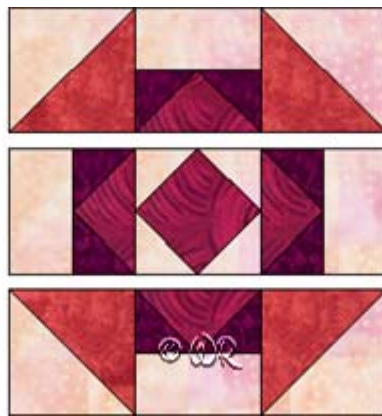

Hansel and Gretel

12" finished quilt block
9" finished quilt block
6" finished quilt block

Fabric Placement

Hansel and Gretel

12" finished quilt block

How-to Notes

Bisect square on one diagonal

Bisect square on both diagonals

Hansel and Gretel

9" finished quilt block

Fabric Placement

How-to Notes

Bisect square on one diagonal

Bisect square on both diagonals

*All seam allowances are 1/4" unless noted otherwise

1

Cut 1 square 3 1/4" and bisect on both diagonals

4

Fabric 4

Cut 4 squares 1 7/8" and bisect on one diagonal

Hansel and Gretel

Make 4

Make 1

Make 4

Make 4

Hansel and Gretel

Sample Quilt Layouts