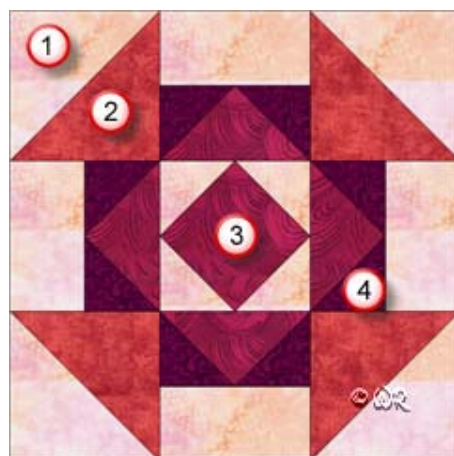

Hansel and Gretel

12" finished quilt block
9" finished quilt block
6" finished quilt block

Fabric Placement

Hansel and Gretel

12" finished quilt block

How-to Notes

Bisect square on one diagonal

Bisect square on both diagonals

*All seam allowances are 1/4" unless noted otherwise

1

Background fabric 1

Cut 4 rectangles 2 1/2" x 4 1/2"

Cut 2 squares 2 7/8" and bisect on one diagonal

Cut 2 squares 4 7/8" and bisect on one diagonal

2

Fabric 2

Hansel and Gretel

9" finished quilt block

Fabric Placement

How-to Notes

Bisect square on one diagonal

Bisect square on both diagonals

*All seam allowances are 1/4" unless noted otherwise

1

Make 4

Hansel and Gretel

Sample Quilt Layouts