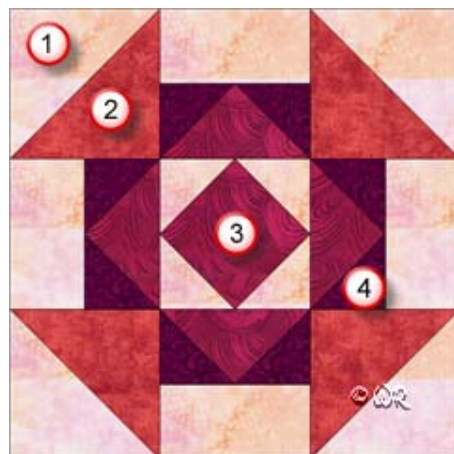

Hansel and Gretel

12" finished quilt block
9" finished quilt block
6" finished quilt block

Fabric Placement

Hansel and Gretel

12" finished quilt block

How-to Notes

Bisect square on one diagonal

Bisect square on both diagonals

*All seam allowances are 1/4" unless noted otherwise

1

Background fabric 1

Cut 4 rectangles 2 1/2" x 4 1/2"

Cut 2 squares 2 7/8" and bisect on one diagonal

Cut 2 squares 4 7/8" and bisect on one diagonal

2

Fabric 2

Cut 2 squares 4 7/8" and bisect on one diagonal

3

Fabric 3

Cut centre square 3 3/8"

Cut 1 square 5 1/4" and bisect on both diagonals

4

Fabric 4

Cut 4 squares 2 7/8" and bisect on one diagonal

Hansel and Gretel

9" finished quilt block

Fabric Placement

How-to Notes

Bisect square on one diagonal

Bisect square on both diagonals

*All seam allowances are 1/4" unless noted otherwise

1