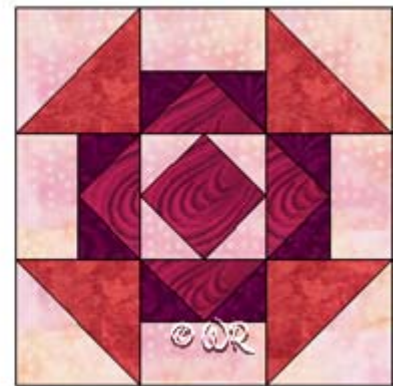

Hansel and Gretel

12" finished quilt block
9" finished quilt block
6" finished quilt block

Fabric Placement

Hansel and Gretel

12" finished quilt block

How-to Notes

Bisect square on one diagonal

Bisect square on both diagonals

Cut 1 square 3 1/4" and bisect on both diagonals

4

Fabric 4

Cut 4 squares 1 7/8" and bisect on one diagonal

Hansel and Gretel

Make 4

Make 1

Make 4

Make 4

Hansel and Gretel

Sample Quilt Layouts