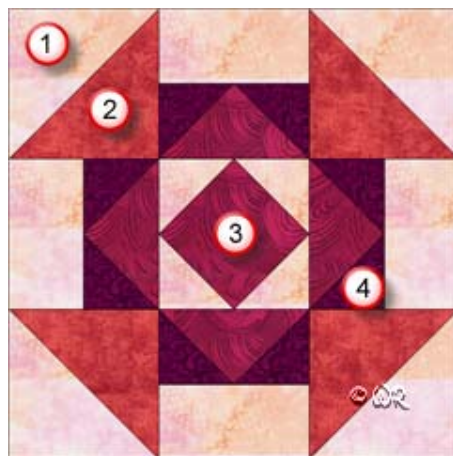

Hansel and Gretel

12" finished quilt block
9" finished quilt block
6" finished quilt block

Fabric Placement

Hansel and Gretel

12" finished quilt block

How-to Notes

Bisect square on one diagonal

Bisect square on both diagonals

Hansel and Gretel

9" finished quilt block

Fabric Placement

How-to Notes

Bisect square on one diagonal

Bisect square on both diagonals

*All seam allowances are 1/4" unless noted otherwise

1

Fabric 3

Cut centre square 2 5/8"

Cut 1 square 4 1/4" and bisect on both diagonals

4

Fabric 4

Cut 4 squares 2 3/8" and bisect on one diagonal

Hansel and Gretel

6" finished quilt block

Fabric Placement

How-to Notes

Bisect square on one diagonal

Bisect square on both diagonals

*All seam allowances are 1/4" unless noted otherwise

1

Background fabric 1

Cut 4 rectangles 1 1/2" x 2 1/2"