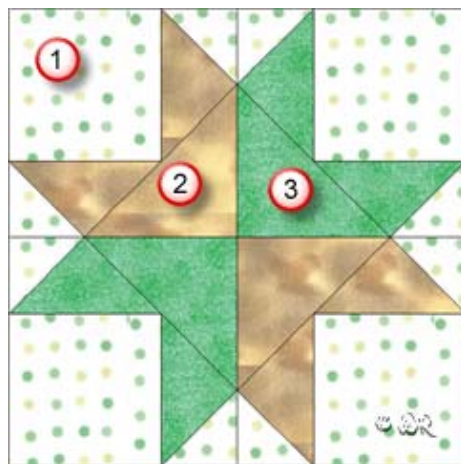

Friendship Star

6" finished quilt block

Fabric Placement

How-to Notes

Bisect square on one diagonal

Bisect square on both diagonals

*All seam allowances are 1/4" unless noted otherwise

1

Fabric 1

Cut 4 squares 2 1/2"

Cut 4 squares 1 7/8" and bisect on one diagonal

2

Fabric 2

Cut 1 square 2 7/8" and bisect on one diagonal

Cut 1 square 3 1/4" and bisect on both diagonals

3

Fabric 3

Cut 1 square 2 7/8" and bisect on one diagonal

Cut 1 square 3 1/4" and bisect on both diagonals